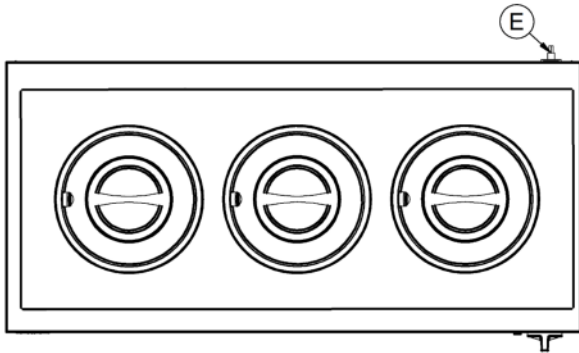

Power and Performance

Total Power kW	0.75
IP Rating	IP23
Temperature Control	Mechanical

Key Specifications

Pot Type	Round pot
Type of Heat	Wet/Dry

Capacity

Capacity Litres	3 x 4.5
------------------------	---------

Weights and Dimensions

Unit Height (External) mm	240
Unit Width (External) mm	850
Unit Depth (External) mm	400
Net Weight Kg	17.6

Supply Connections

Requires Installation	No
Requires Electrical Supply	Yes
UK 3 Pin Plug	Yes
Requires Hardwiring	No
Electrical Supply Rating Watts	750
Single Phase Amps	3.3
Single Phase Voltage	230

Shipping

Packed Weight Kg	23
Packed Height cm	45.5
Packed Width cm	101.5
Packed Depth cm	72

Technical Picture

Lincat Limited

Whisby Road,
Lincoln, LN6 3QZ,
United Kingdom

Company No: 2175448

A member company of