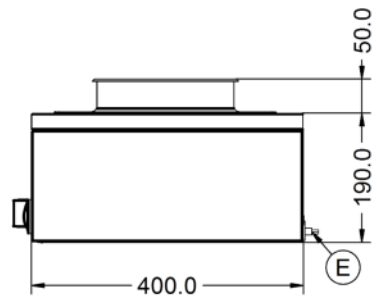

Power and Performance

Total Power kW	0.75
IP Rating	IP23
Temperature Control	Mechanical

Key Specifications

Pot Type	Round pot
Type of Heat	Wet/Dry

Capacity

Capacity Litres	3 x 4.5
------------------------	---------

Weights and Dimensions

Unit Height (External) mm	240
Unit Width (External) mm	850
Unit Depth (External) mm	400
Net Weight Kg	17.6

Supply Connections

Requires Installation	No
Requires Electrical Supply	Yes
UK 3 Pin Plug	Yes
Requires Hardwiring	No
Electrical Supply Rating Watts	750
Single Phase Amps	3.3
Single Phase Voltage	230

Shipping

Packed Weight Kg	23
Packed Height cm	45.5
Packed Width cm	101.5
Packed Depth cm	72

Technical Picture

Lincat Limited

Whisby Road,
Lincoln, LN6 3QZ,
United Kingdom

Company No: 2175448

A member company of