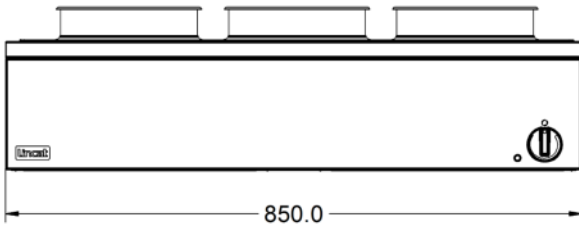

Power and Performance

Total Power kW	0.75
IP Rating	IP23
Temperature Control	Mechanical

Key Specifications

Pot Type	Round pot
Type of Heat	Wet/Dry

Capacity

Capacity Litres	3 x 4.5
------------------------	---------

Weights and Dimensions

Unit Height (External) mm	240
Unit Width (External) mm	850
Unit Depth (External) mm	400
Net Weight Kg	17.6

Supply Connections

Requires Installation	No
Requires Electrical Supply	Yes
UK 3 Pin Plug	Yes
Requires Hardwiring	No
Electrical Supply Rating Watts	750
Single Phase Amps	3.3
Single Phase Voltage	230

Shipping

Packed Weight Kg	23
Packed Height cm	45.5
Packed Width cm	101.5
Packed Depth cm	72

Technical Picture

Lincat Limited

Whisby Road,
Lincoln, LN6 3QZ,
United Kingdom

Company No: 2175448

A member company of