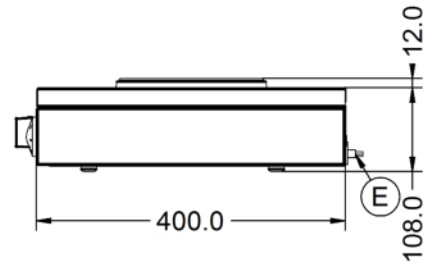

Power and Performance

Total Power kW	2.0
IP Rating	IP23
Temperature Control	Mechanical
Rating per Hob kW	2.0

Key Specifications

Number of Hobs	1
Shape of Hob	Round

Weights and Dimensions

Unit Height (External) mm	120
Unit Width (External) mm	285
Unit Depth (External) mm	400
Hob Dimensions mm	180
Net Weight Kg	5.3

Packed Weight Kg	7.1
Packed Height cm	42
Packed Width cm	48
Packed Depth cm	38

Technical Picture

Lincat Limited

Whisby Road,
Lincoln, LN6 3QZ,
United Kingdom

Company No: 2175448

A member company of

Customer Care