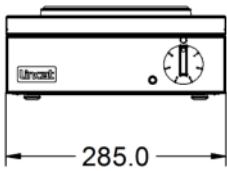

Power and Performance

Total Power kW	2.0
IP Rating	IP23
Temperature Control	Mechanical
Rating per Hob kW	2.0

Key Specifications

Number of Hobs	1
Shape of Hob	Round

Weights and Dimensions

Unit Height (External) mm	120
Unit Width (External) mm	285
Unit Depth (External) mm	400
Hob Dimensions mm	180
Net Weight Kg	5.3

Packed Weight Kg	7.1
Packed Height cm	42
Packed Width cm	48
Packed Depth cm	38

Technical Picture

Lincat Limited

Whisby Road,
Lincoln, LN6 3QZ,
United Kingdom

Company No: 2175448

A member company of

Customer Care